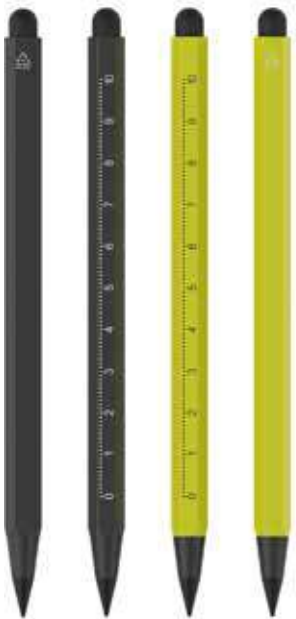

### Aluminium Touch Pens NO.:22494

Black Rubberised Upper Barrel with colored oxidation underneath.  
Colored engrave logo is Available.  
Colored oxidation Down Barrel

**Metal Pens** NO.:18255  
Aluminium Ball Pen

Click Action  
↕

**Aluminium Pens** NO.:22006  
Aluminium Pens

**Aluminium Pens** NO.:22477T  
Hexagonal Barrel Aluminium Ball Pen

**Aluminium Pens** NO.:22477T-1  
Hexagonal Barrel Aluminium Ball Pen

**Aluminium Pens** NO.:22477T-2  
Hexagonal Barrel Aluminium Ball Pen

**Aluminium Pens** NO.:44049T  
Hexagonal Barrel Aluminium Inkless Pen

**Aluminium Pens** NO.:22988  
Hexagonal Barrel Aluminium Ball Pen

Aluminium Pens

P376 M & A  
by Kastholm & Fabricius  
1963

Column JAL & AJ  
by John Astbury  
2019