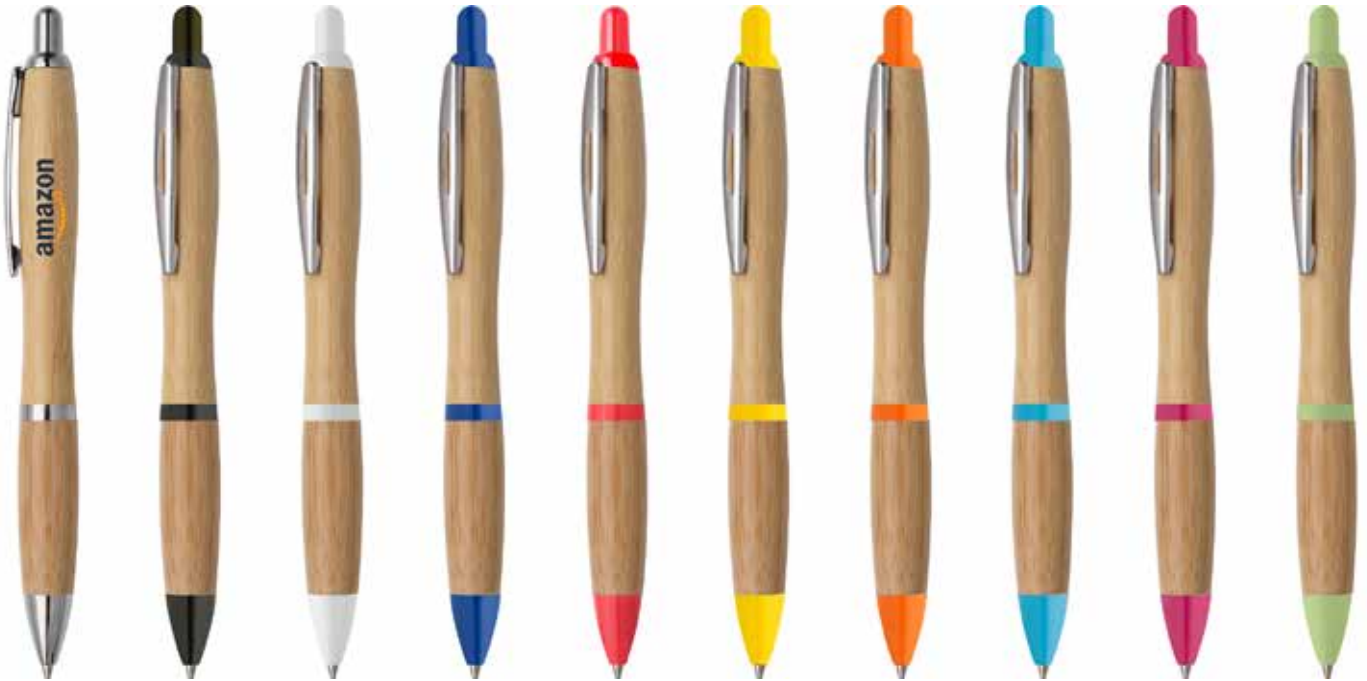

**ECO PENS** NO.:12948

Bamboo Pen

Product Size:  $\Phi$ 11x140mm

Refill: Metal cross refill Ink: Blue / Black

**ECO PENS** NO.:13559

Bamboo Pen

12948-1 Bamboo barrel

12948-3 Beech Wood barrel