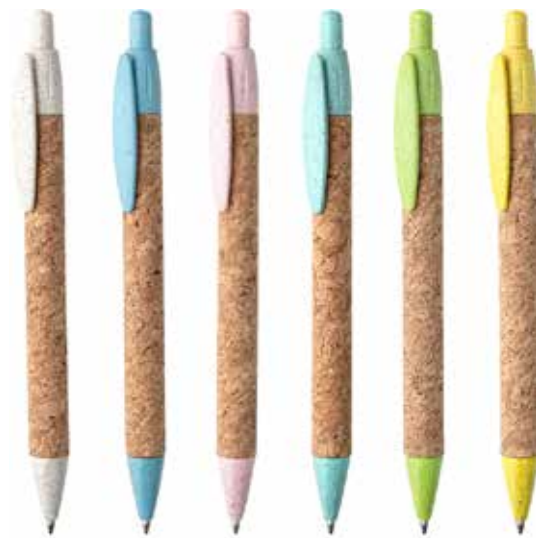

## Cork Barrel Ball Pen

### ECO PENS NO.:PS31M-1

Cork Barrel Ball Pen With Wheat Straw Trims

Product Weight: 8g Product Size:  $\Phi$ 11x147mm

Refill: Plastic Cross Refill Ink: Blue / Black

**ECO PENS** NO.:11717M

Cork Barrel Ball Pen With Wheat Straw Trims  
**Product Weight:** 6g **Product Size:** Φ10x140mm  
**Refill:** Plastic Cross Refill **Ink:** Blue / Black