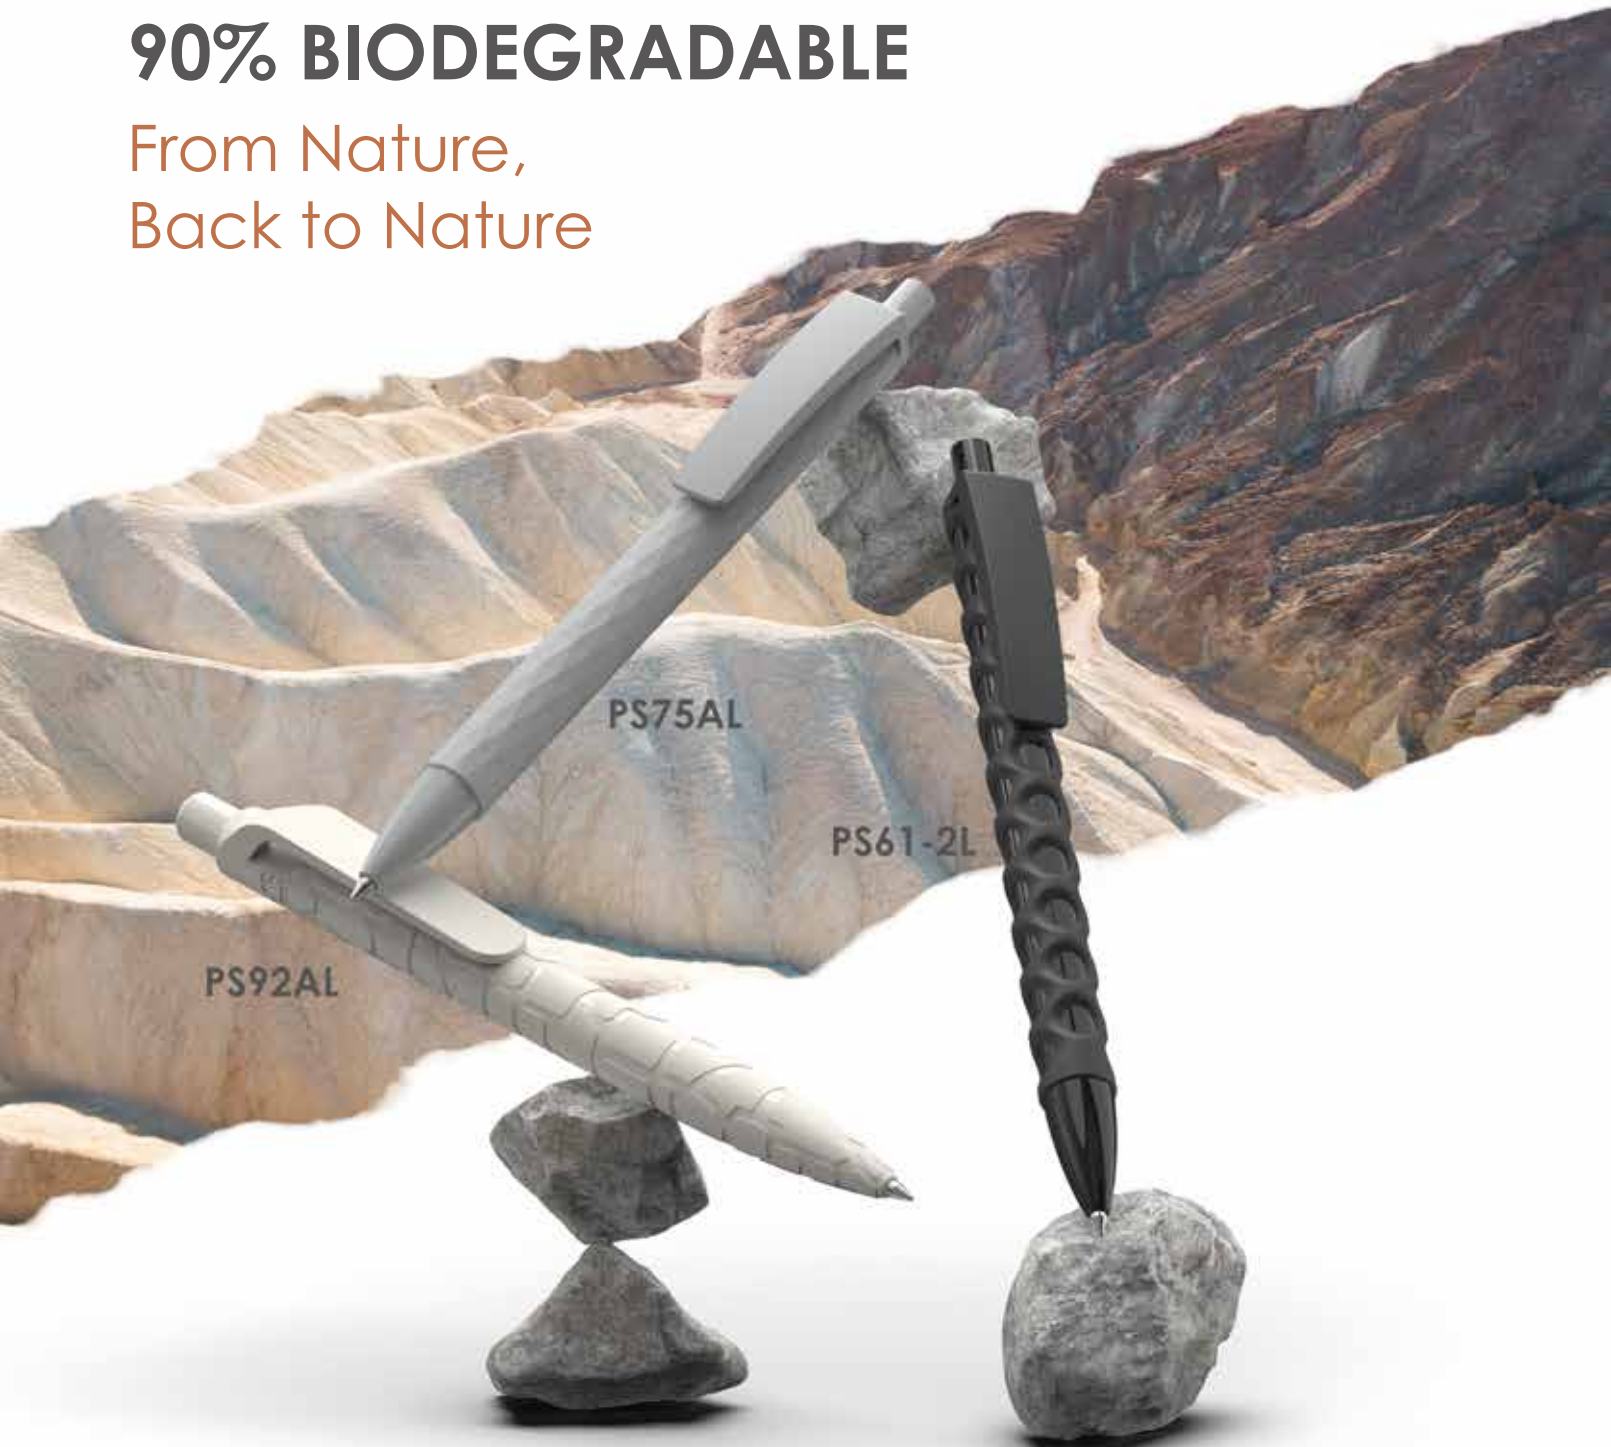

# NATURE STONE BALLPEN 90% BIODEGRADABLE

From Nature,  
Back to Nature