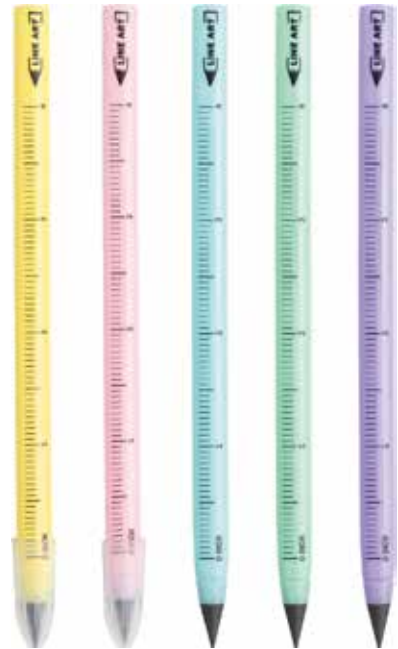

Inkless Pen NO.:44023

Plastic barrel
Product Size: Φ 8x145mm
Product Weight: 4g Ink: Black