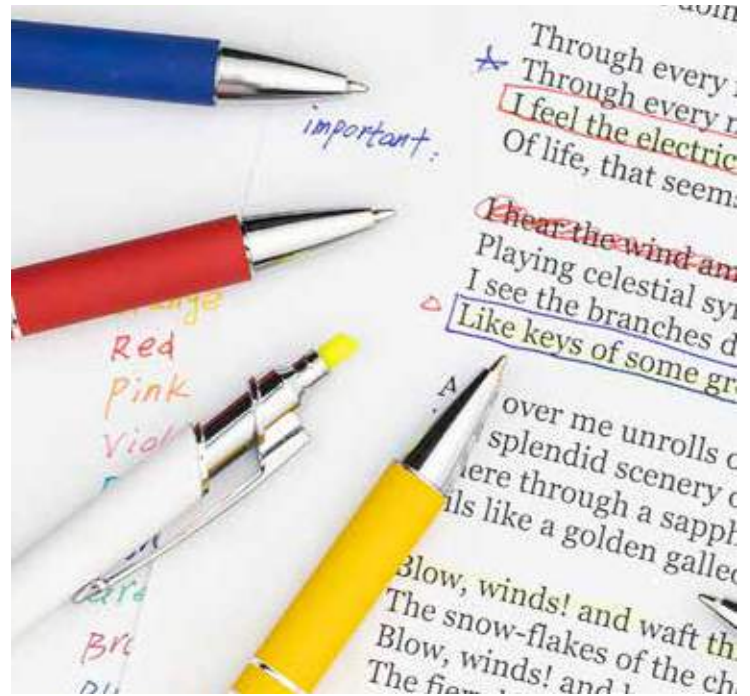

# Aluminium Pens

**Aluminium Pens** NO.:22086-2R  
Aluminium Touch Pens

**Aluminium Pens**  
Aluminium Touch Pens  
NO.:22086

**Aluminium Pens** NO.:  
Aluminium Touch Pens

**Aluminium Pens** NO.:30276R

Aluminium Pen & Highlighter