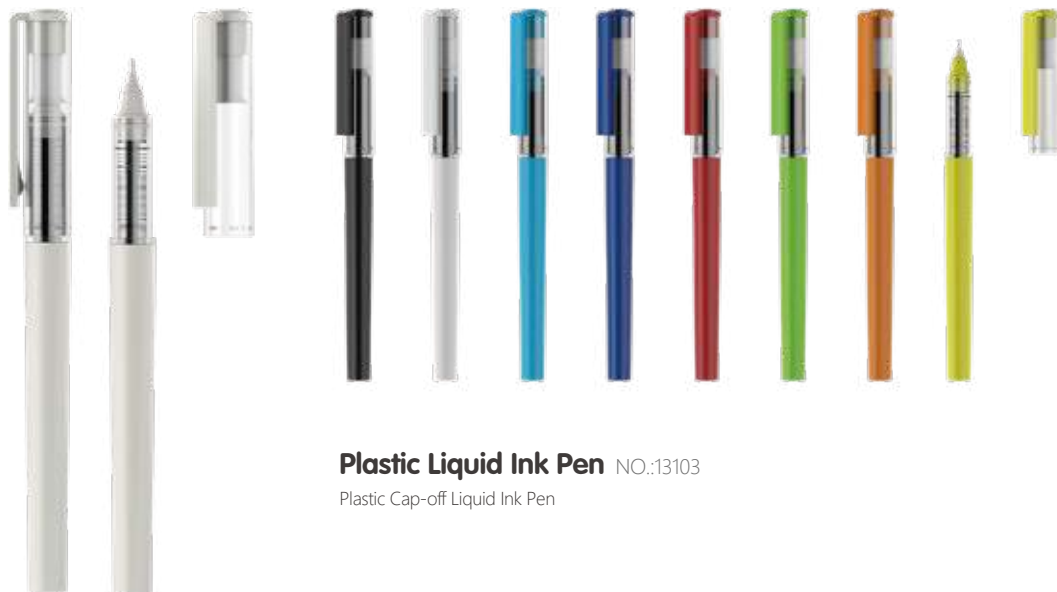

Liquid Ink Pen

Plastic Liquid Ink Pen NO.:13103
Plastic Cap-off Liquid Ink Pen