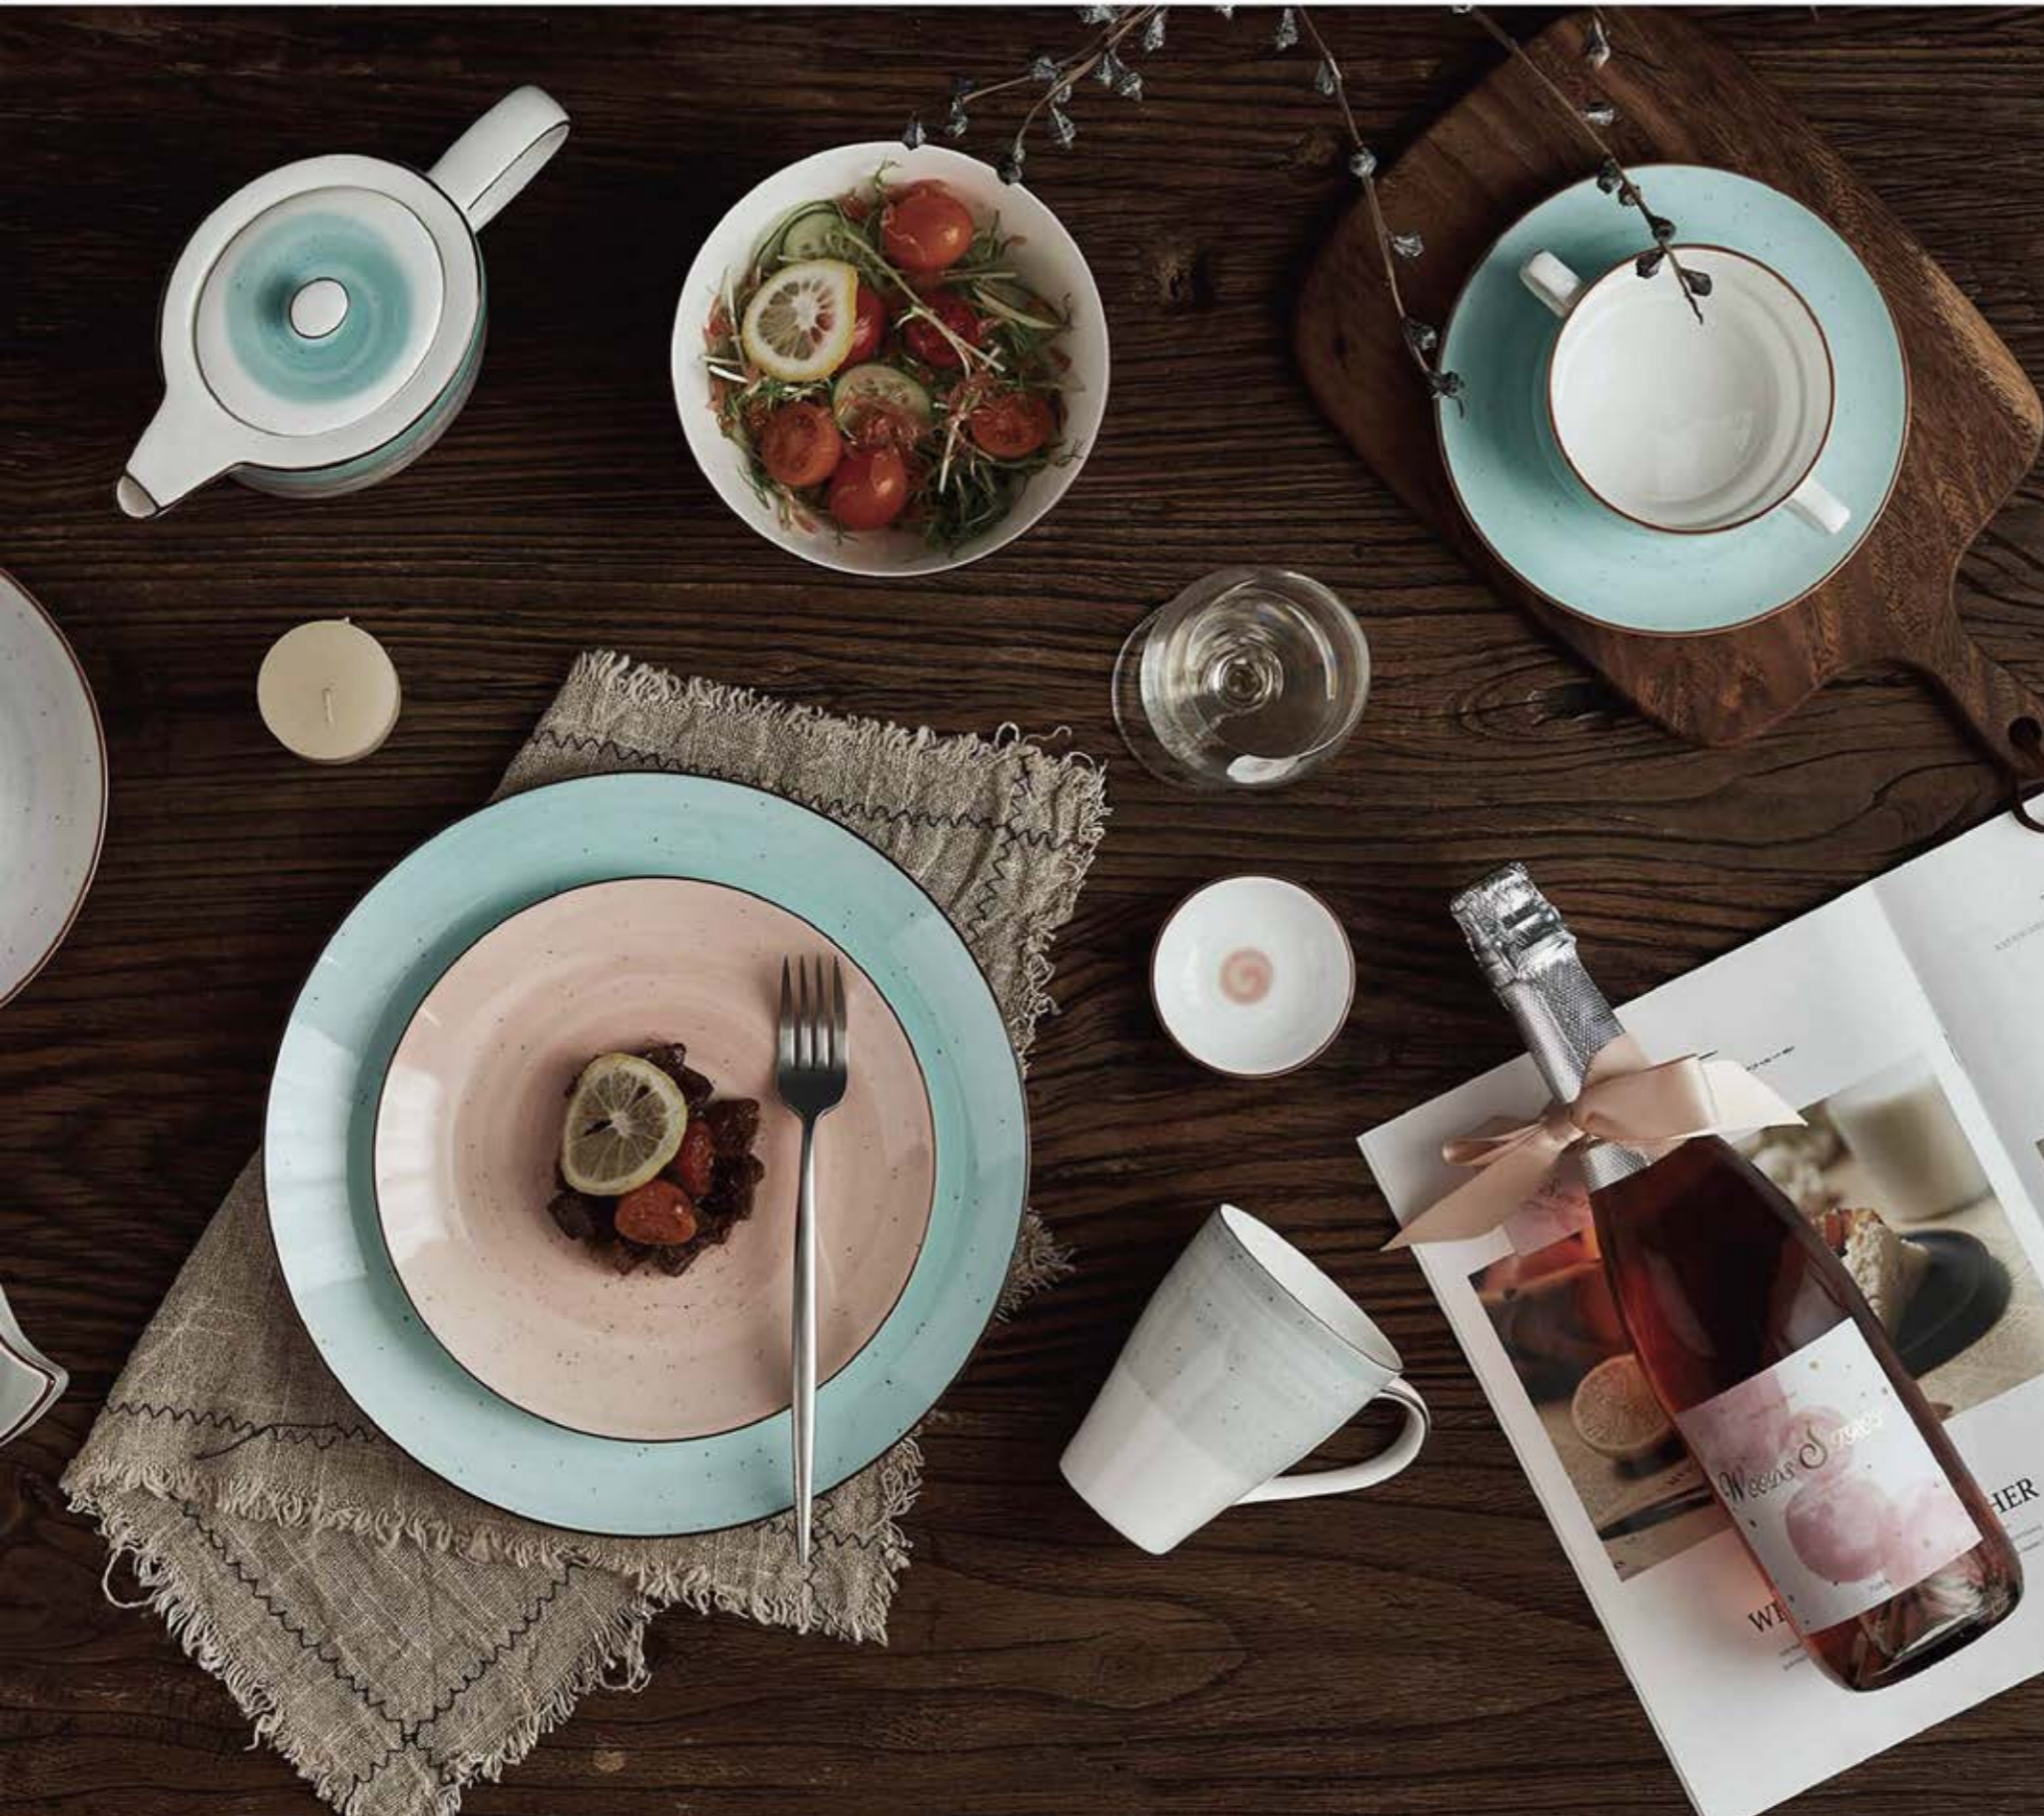

Rich colors form a colorful world, and relaxed style creates an interesting dining atmosphere.